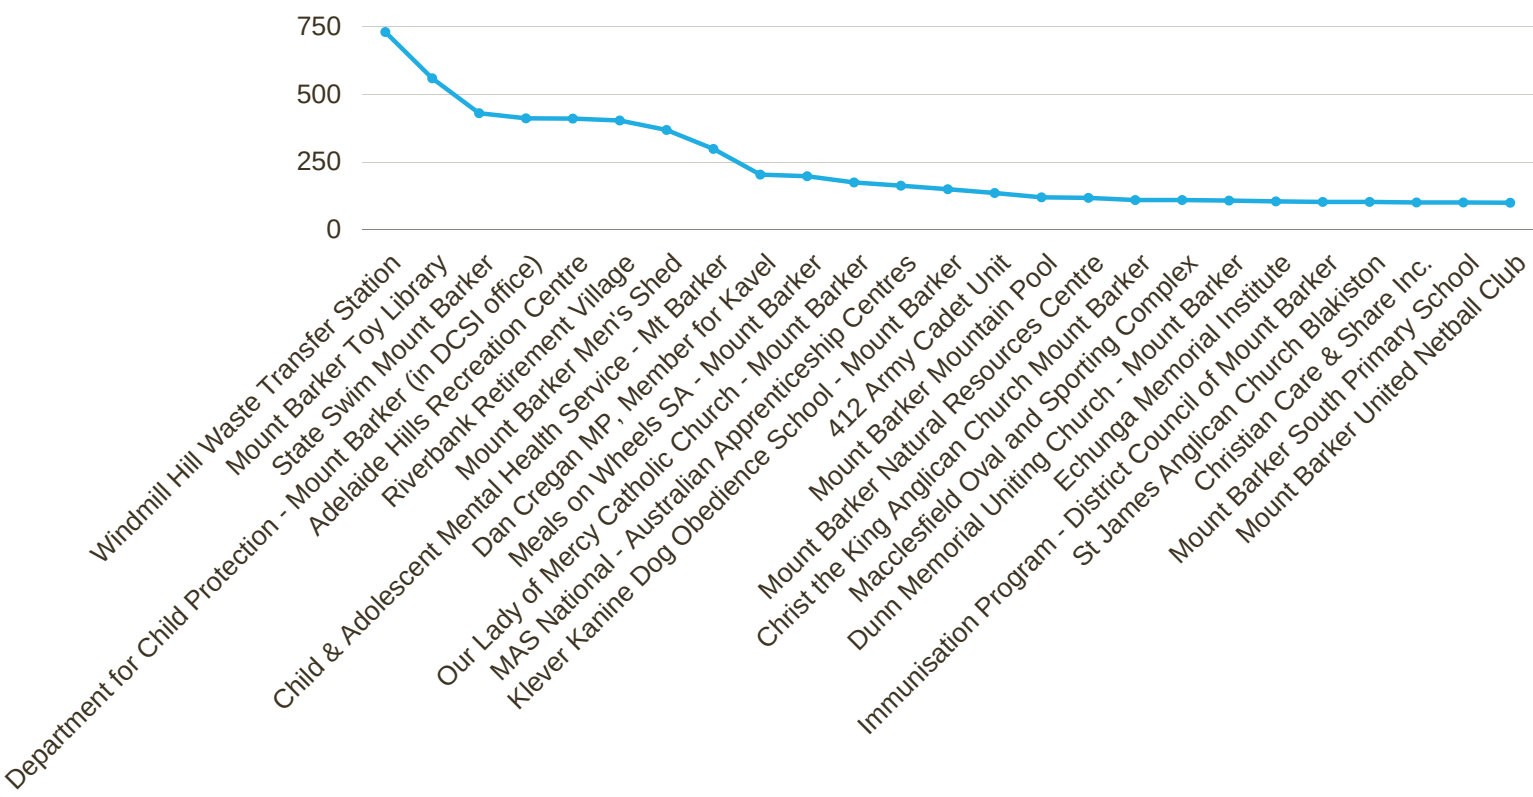

MOUNT BARKER

WHAT ARE OUR COMMUNITY NEEDS?

12,930 SESSIONS | 1 JULY 2019 - 30 JUNE 2020

TOP 25 LANDING PAGES:

WHO ARE OUR USERS?