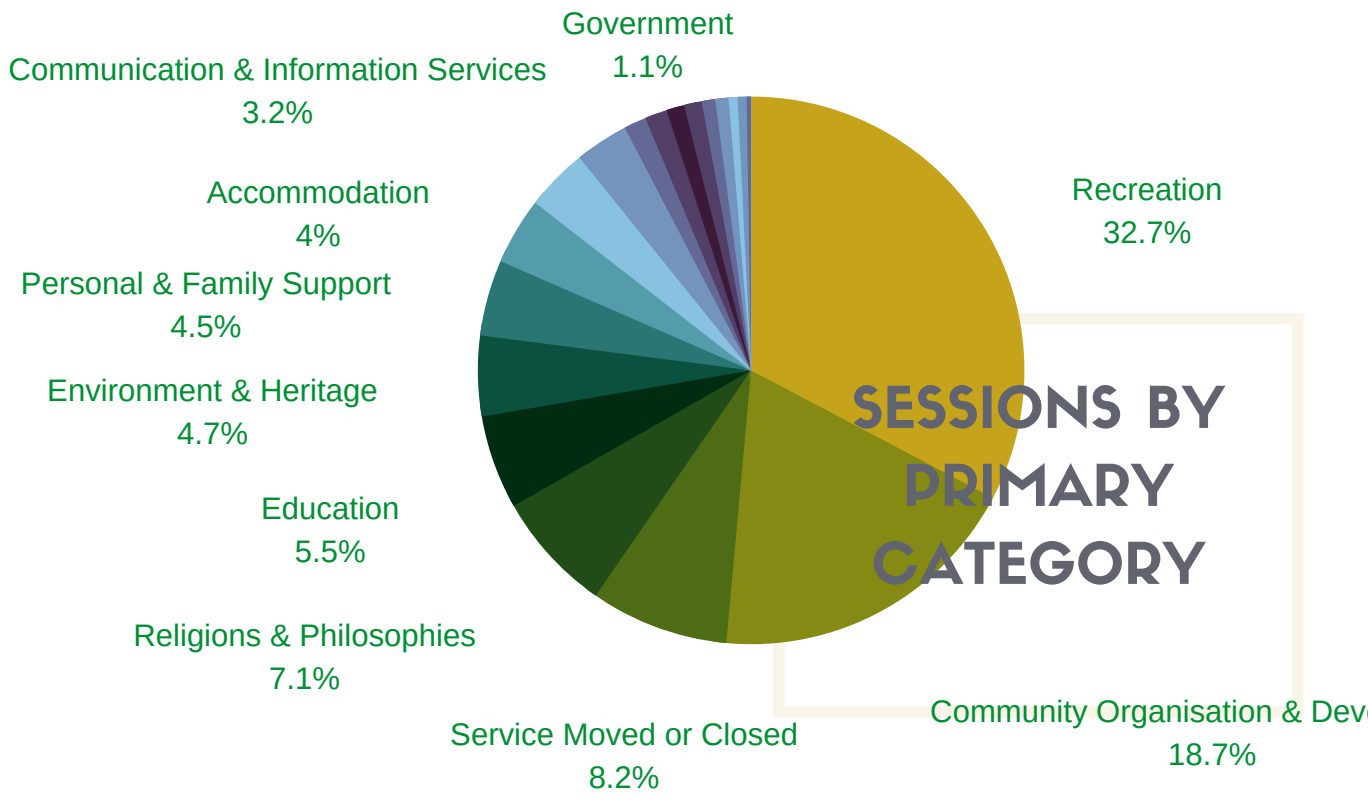

MOUNT BARKER

WHAT ARE OUR COMMUNITY NEEDS?

12,930 SESSIONS | 1 JULY 2019 - 30 JUNE 2020

TOP 25 LANDING PAGES:

WHO ARE OUR USERS?